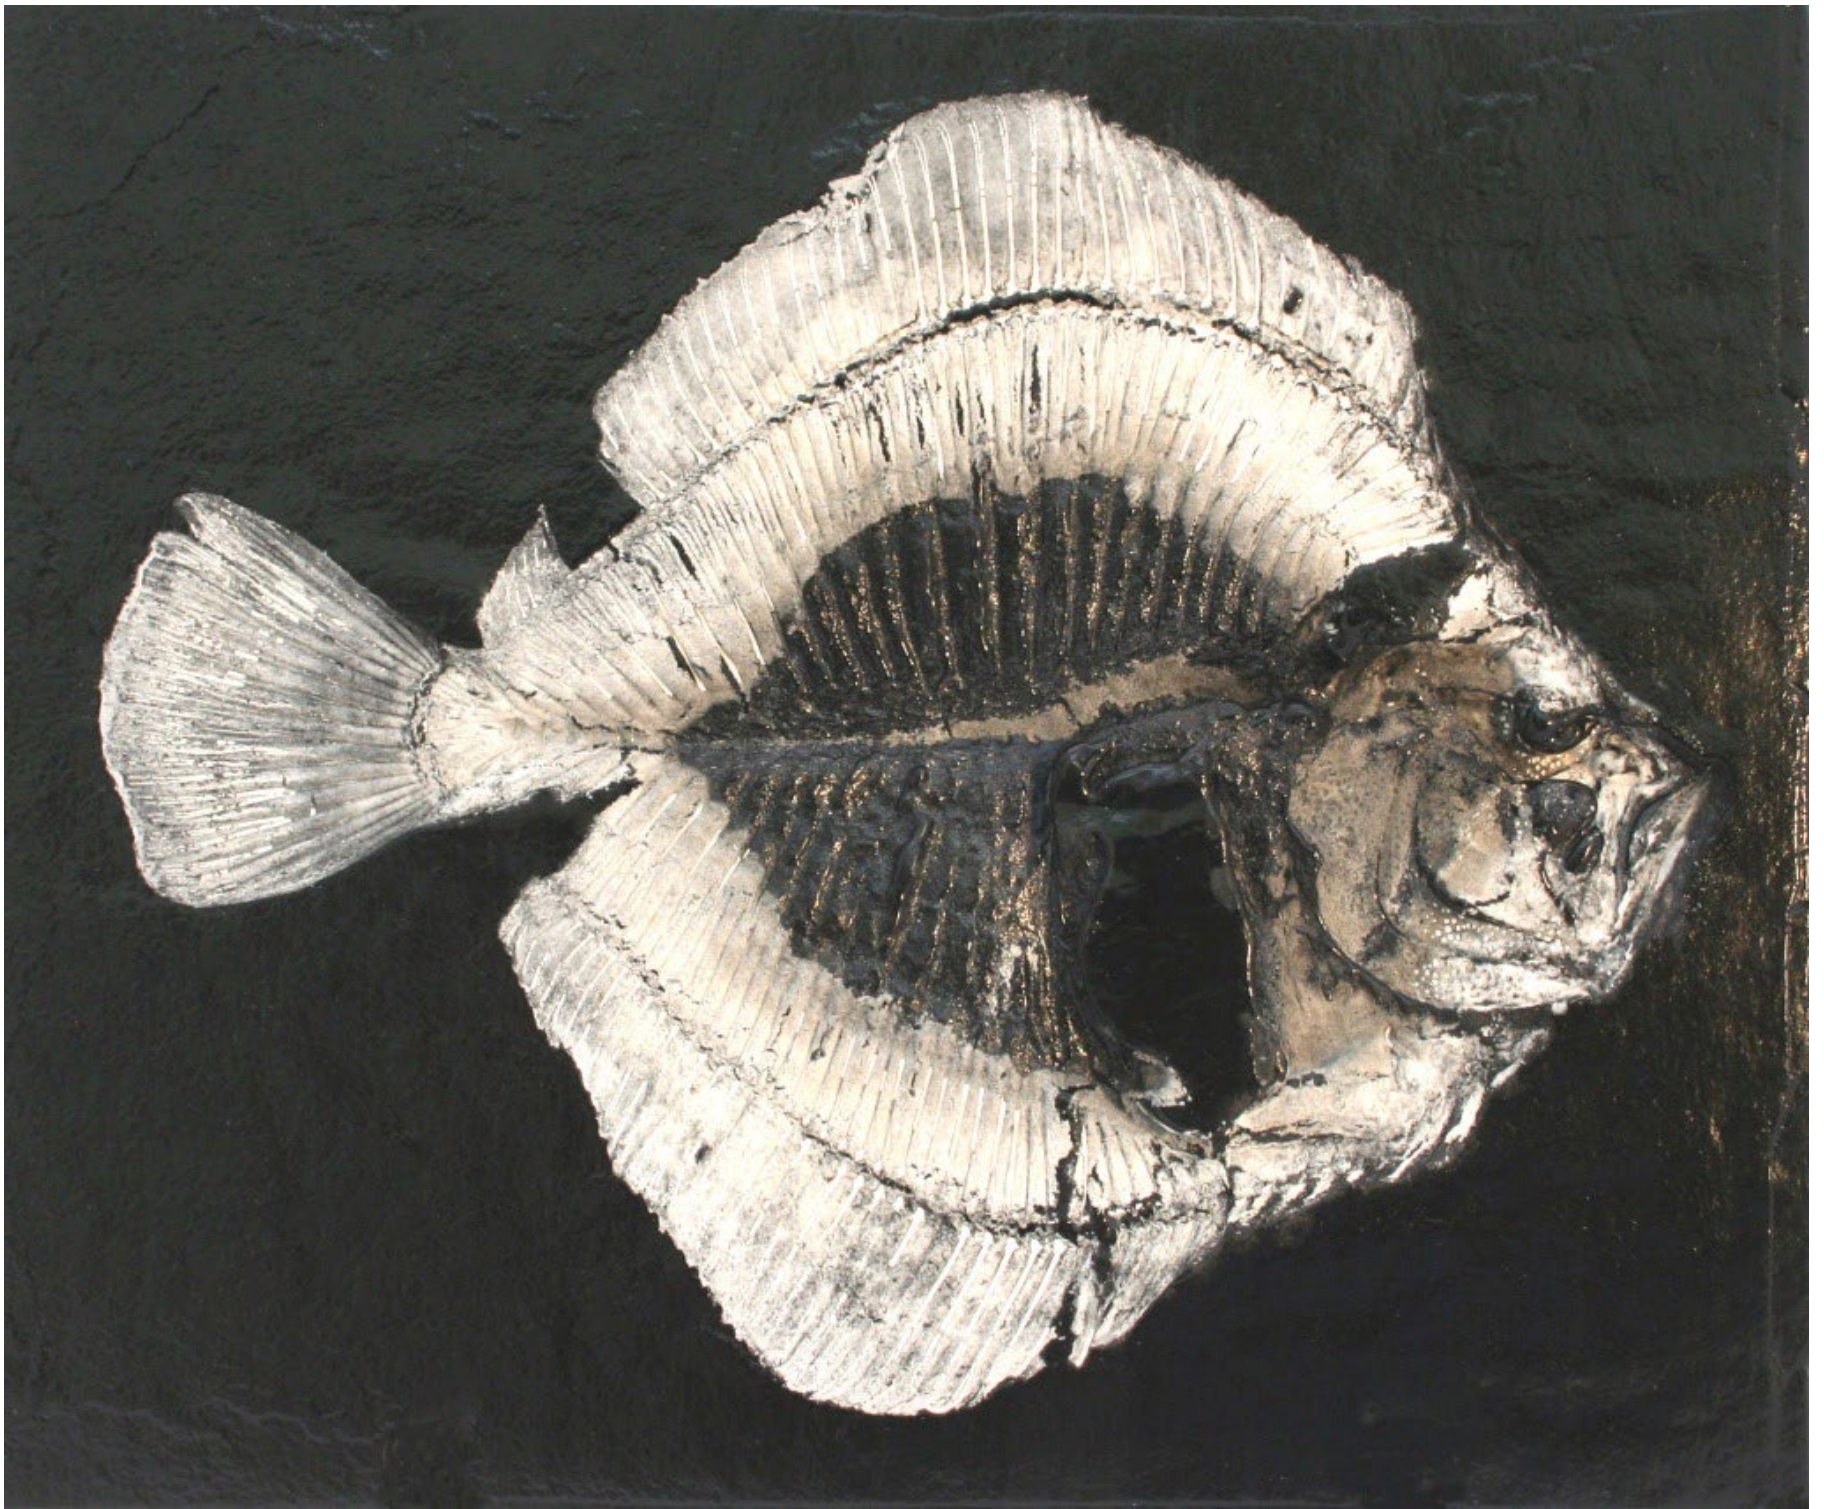

# Annette Sharkey

**Glass**  
“The possibilities are endless”

# Inspirations

- *Artists*

- *Glass*

- Reflection
- Transparency
- Shadow
- Depth
- Colour
- Inclusions
- Mobility
- Fragility

- Prof Keith Cummings
- Fiaz Elson
- Alison Lowry
- Amanda Simmons
- Bob Leatherbarrow
- Max Jacquard
- Angela Jarman
- Davia Walmsley
- Karl Harron
- Norwood Viviano
- Paul Messinkl
- Jeff Zimmer
- Elliot Walker
- Joanna Manousis
- Opal Seabrook

**BETTY**

**BOOP**